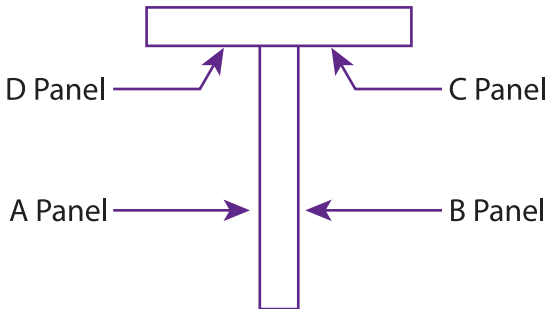

Dimond Center's ground floor

- Banners
- Wall Murals
- Backlit Wall Display
- Backlit Directory Display
- TV Screen Display

legend	
Escalators.....	Stairs.....
Elevator.....	Restrooms.....

Backlit Directory Display

Dimensions

D & C Panels: 20.75" x 71.625"
 A & B Panels: 47.875" x 71.625"