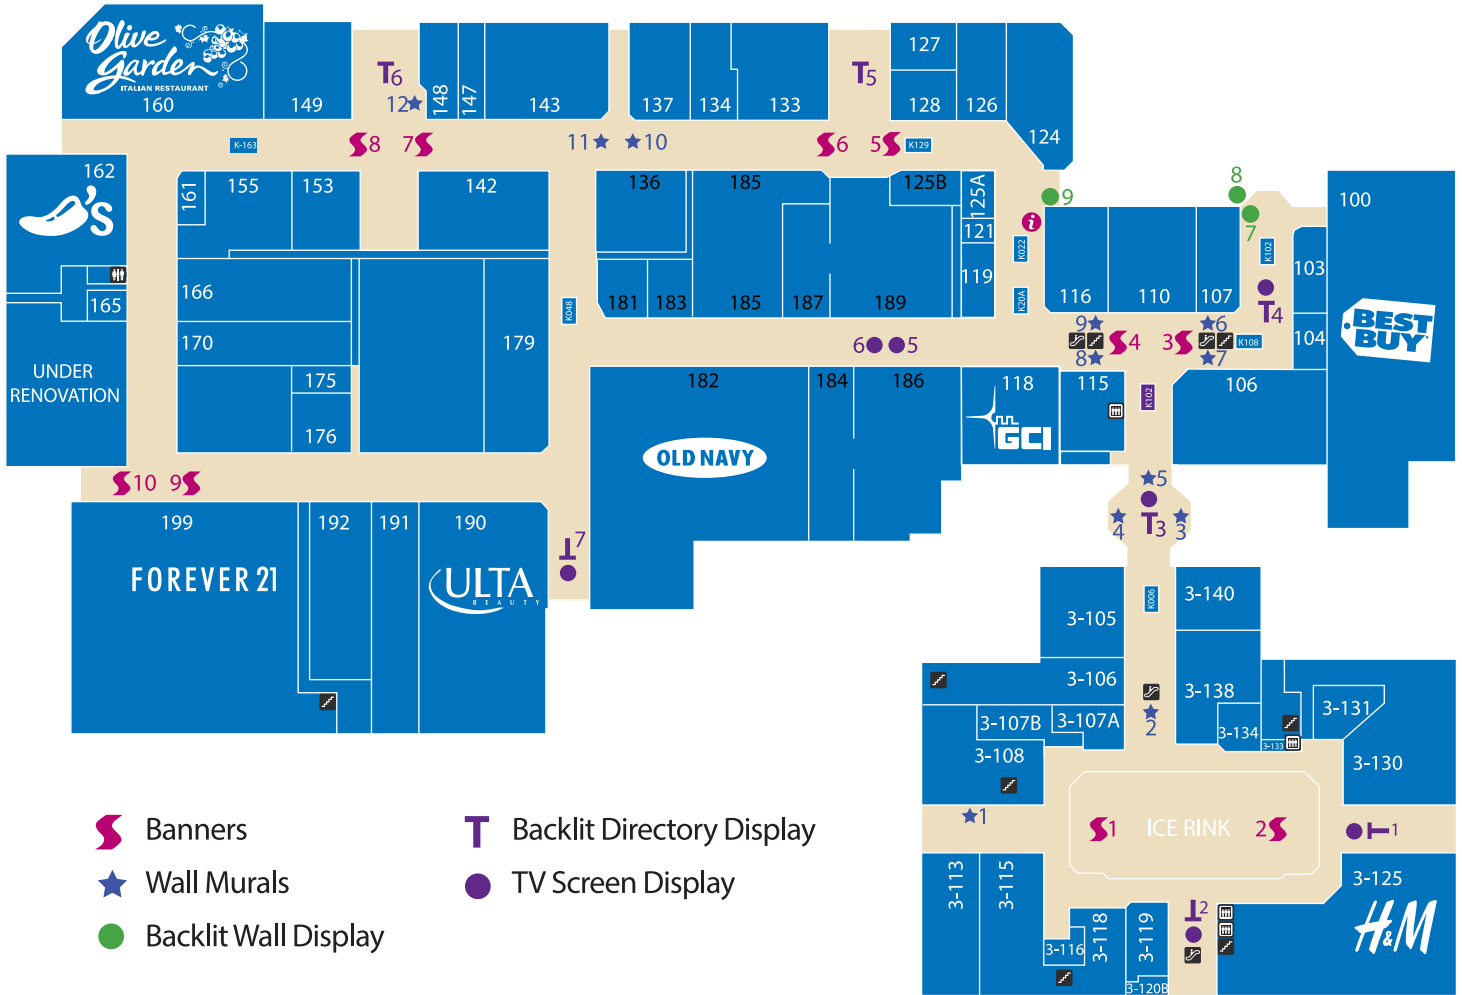

Dimond Center's ground floor

- Banners
- Wall Murals
- Backlit Wall Display
- Backlit Directory Display
- TV Screen Display

legend	
Escalators.....	Stairs.....
Elevator.....	Restrooms.....

Backlit Directory Display

Dimensions

D & C Panels: 20.75" x 71.625"
 A & B Panels: 47.875" x 71.625"